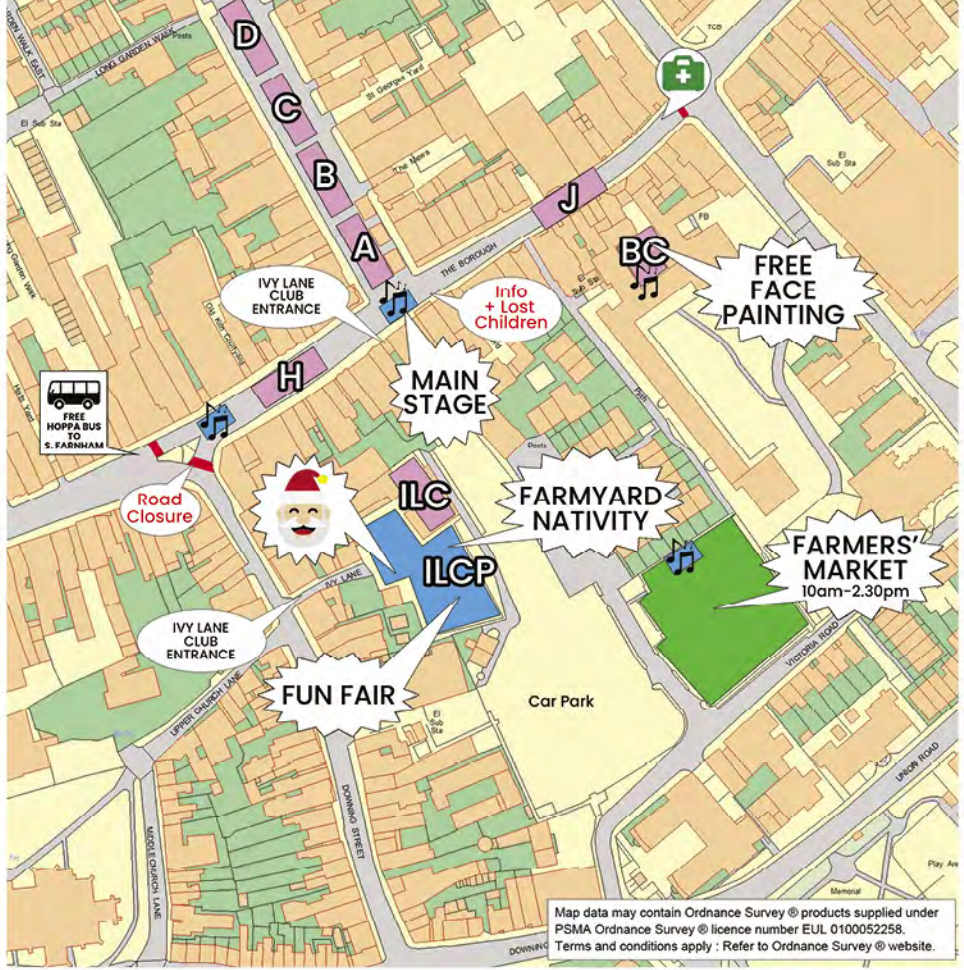

MAP OF FARNHAM CHRISTMAS MARKET 2023

FREE HOPPA BUS TO N. FARNHAM

Road Closure

FREE Santa's Grotto

Pop up musical entertainment

Star Medical first aid

Temporary Toilets

Stalls & entertainment in Castle Street & Borough

Stalls & entertainment in the Bush Hotel Courtyard

Stalls in Ivy Lane Club

Entertainment & stalls in Ivy Lane Club Car Park

The Hoppa Bus Park and Ride Service:

Running continuously every 20 minutes from 10am-4.30pm on the following routes:

North Farnham: Hale Institute > Tesco Express Upper Hale > Farnham Park > Castle Street

South Farnham: Weydon School (Parking available) > Farnham Station > The Chantry's > The Borough

Map data may contain Ordnance Survey © products supplied under PSMA Ordnance Survey © licence number EUL 0100052258. Terms and conditions apply : Refer to Ordnance Survey © website.