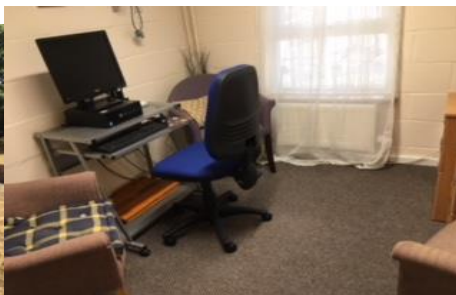

Holds approx. 40 people

Suitable for meetings, groups,
community gatherings,
community events.

Two smaller rooms are also
available for hire

Shepherds Court

communal lounge hire

Internet Access

Disabled access

Toilets including disabled toilet.

Kitchen facilities

Cutlery, crockery, chairs & tables available with hire.

For hire details please contact:

Julie Jones

Shepherds Court Senior Living Community Officer
Waverley Borough Council
Staff Office, Sheepphouse, Farnham. GU9 8LF