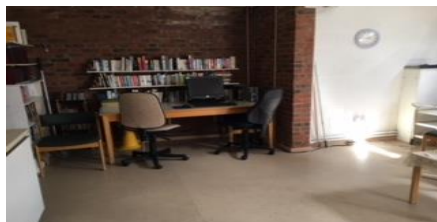

Holds approx. 40 people

Suitable for meetings, groups,
community gatherings,
community events.

Two smaller rooms are also
available for hire

Shepherds Court

communal lounge hire

Internet Access

Disabled access

Toilets including disabled toilet.

Kitchen facilities

Cutlery, crockery, chairs & tables available with hire.

For hire details please contact:

Julie Jones

Shepherds Court Senior Living Community Officer
Waverley Borough Council
Staff Office, Sheepphouse, Farnham. GU9 8LF