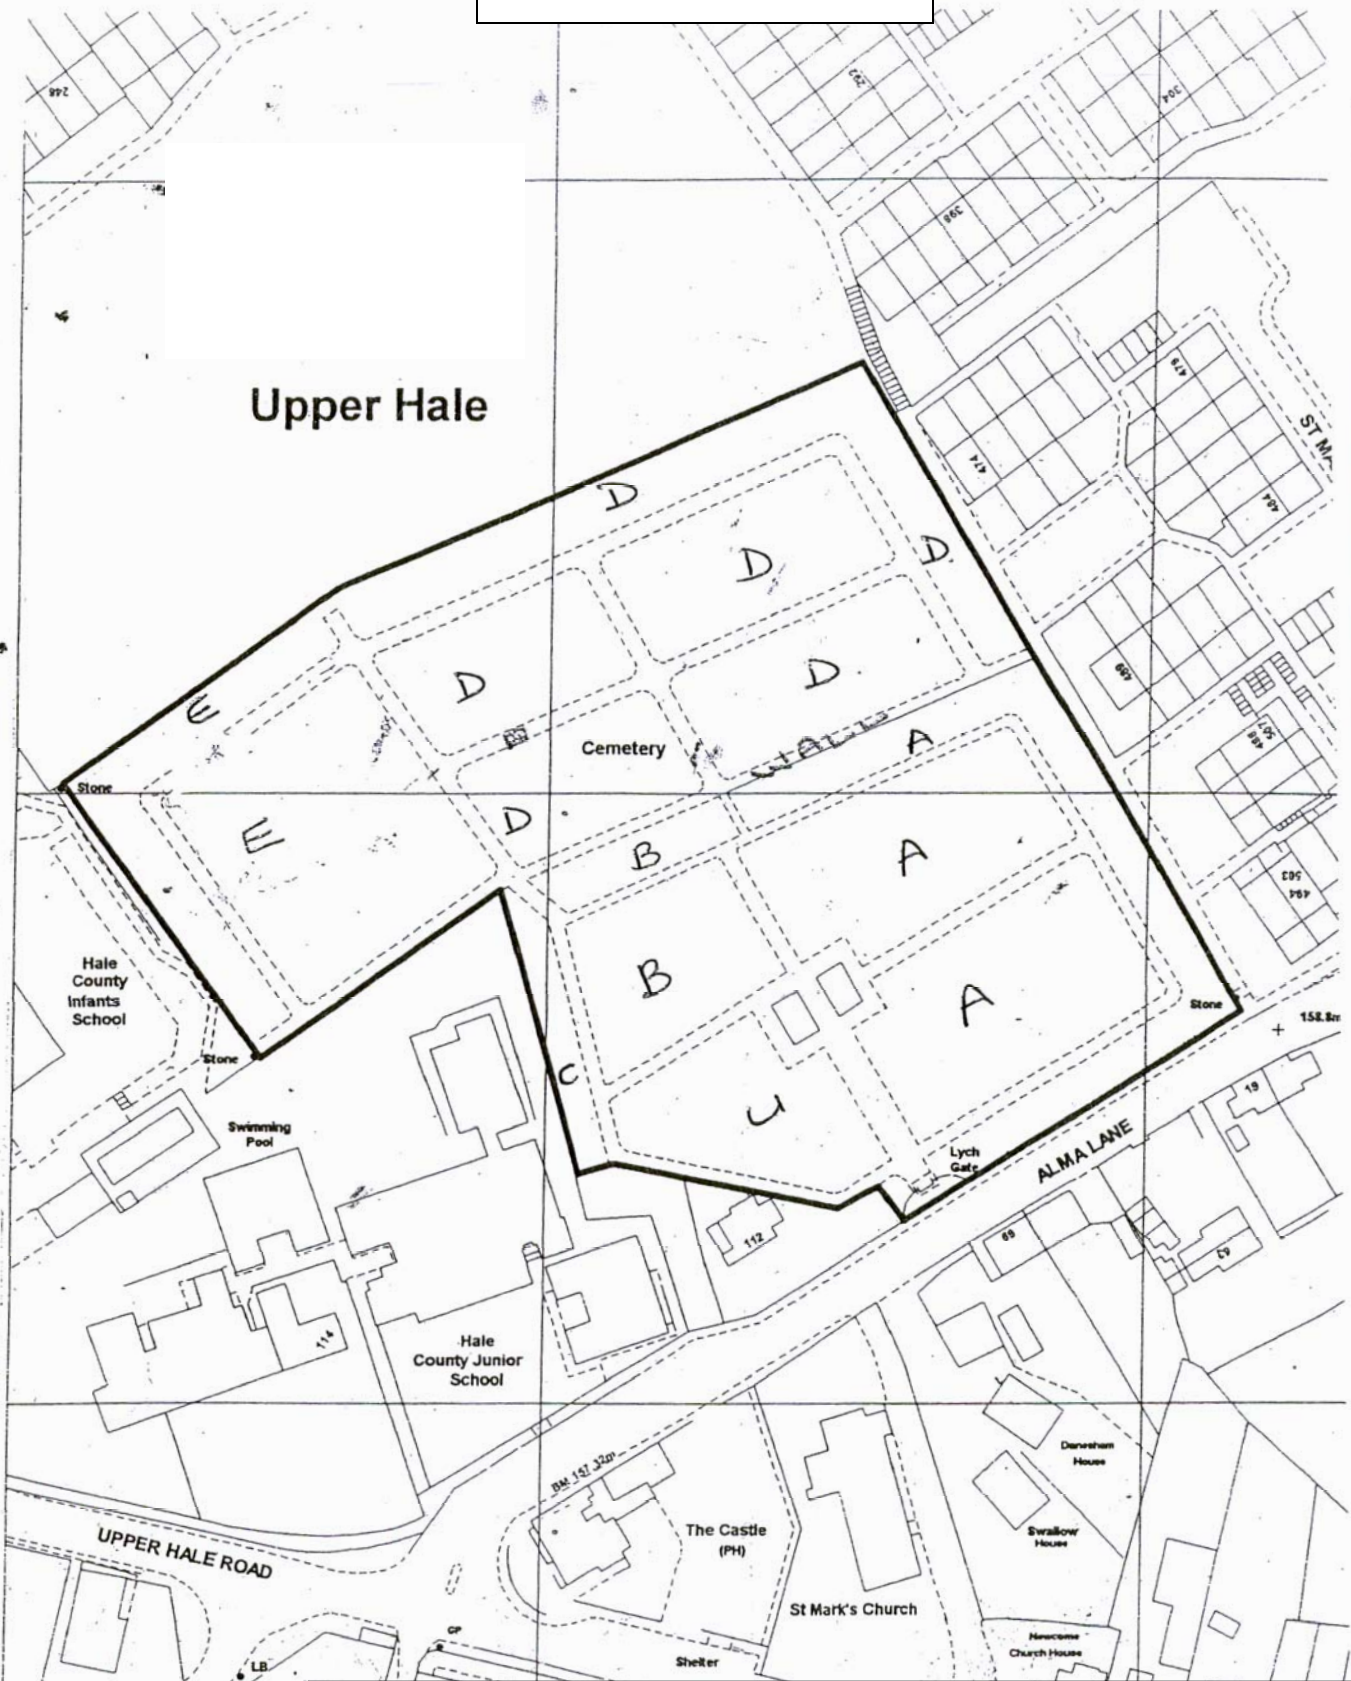

UPPER HALE CEMETERY

From The Town Centre take the B3007 Hale Road out of Town passing the Hospital and Murco Garage on your right. At the Six bells roundabout take the 1st exit onto the A325. After 1/4 mile, at the traffic lights, take the road to the left A3016 Upper Hale Road. At the next set of traffic lights turn right into Alma Lane B3005. On your left hand side after about 1/4 mile is the cemetery.