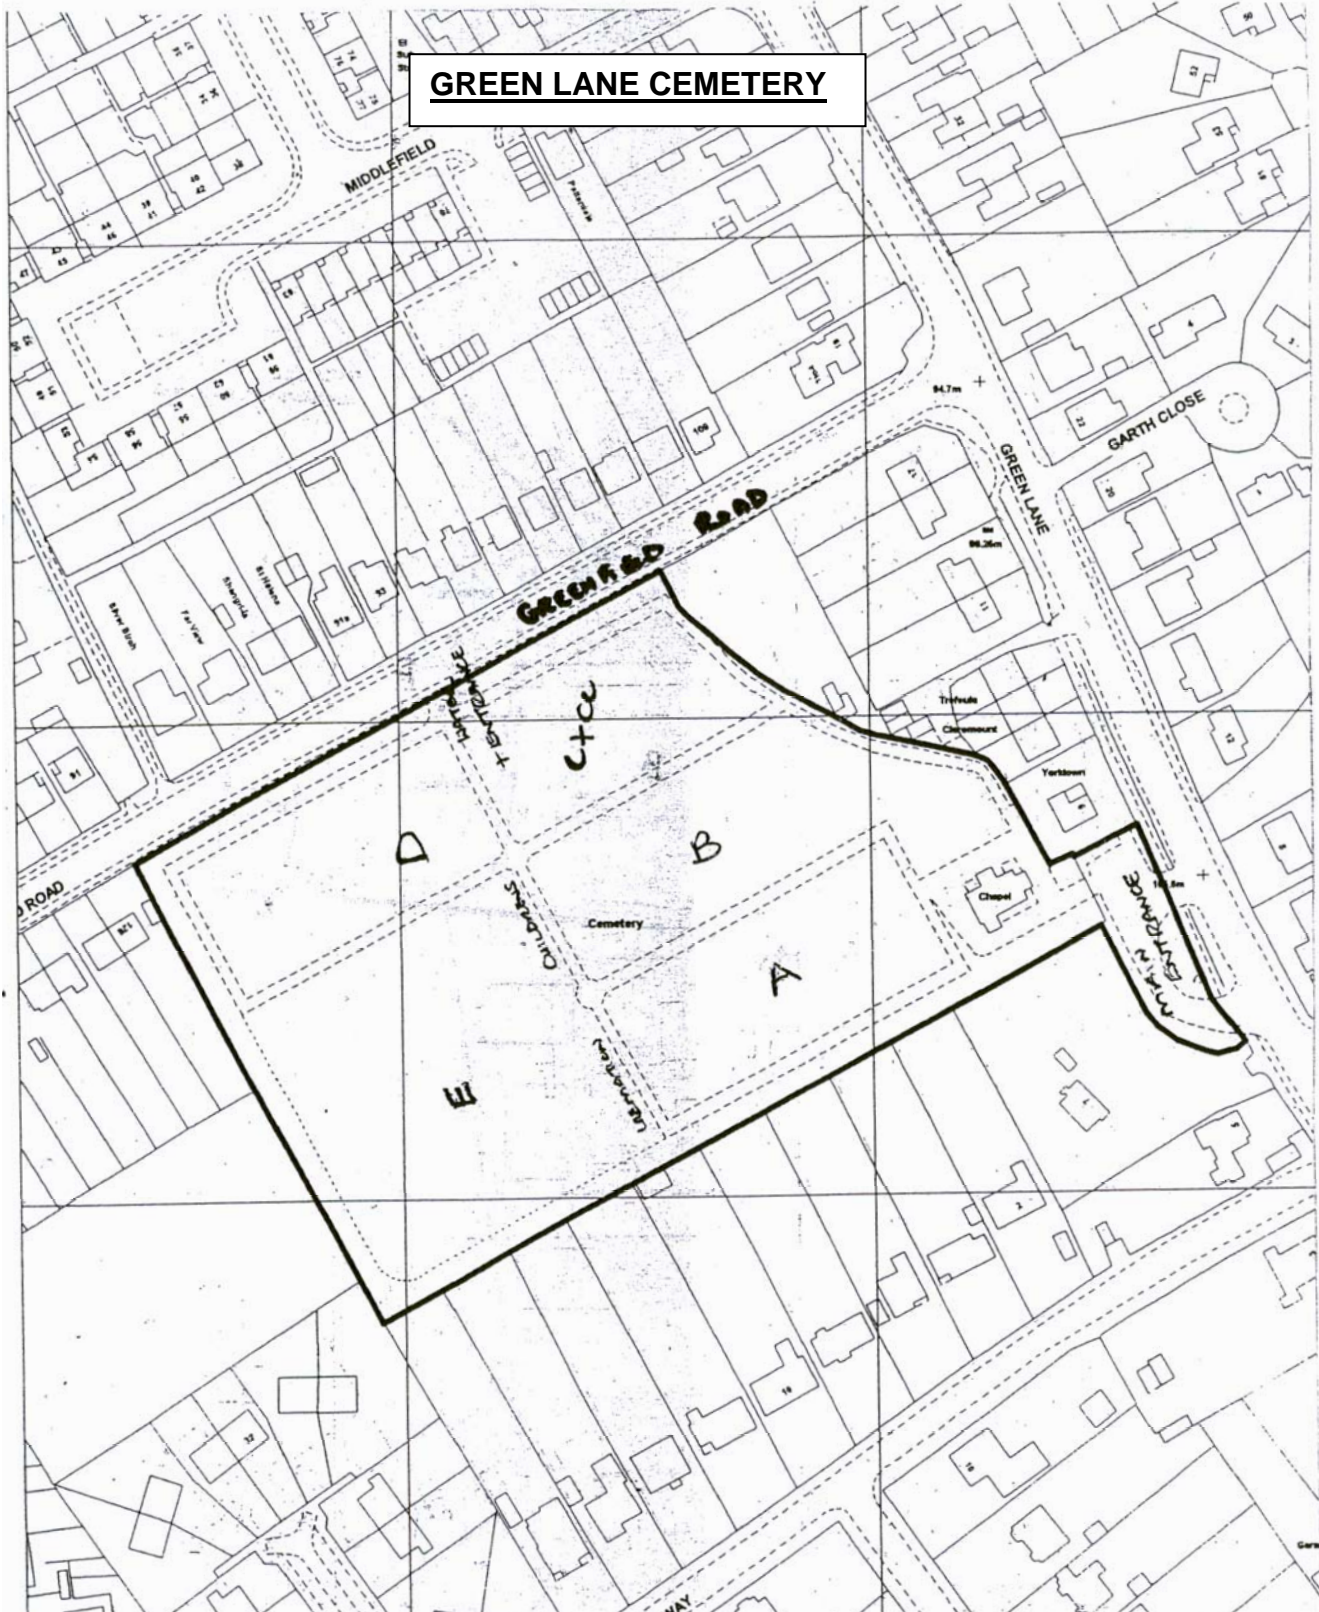

GREEN LANE CEMETERY

From the Town Centre take West Street out of Town. Go straight across the mini roundabout and carry on until you come to the Coxbridge roundabout. You have just passed West Street cemetery on your left. At the roundabout go straight across onto the A325. Follow this for 1/2 mile and turn left into School Hill. Pass the convenience store on your left and take the 2nd turning left into Greenfield Road. Follow this road for 1 mile and the cemetery is on your right