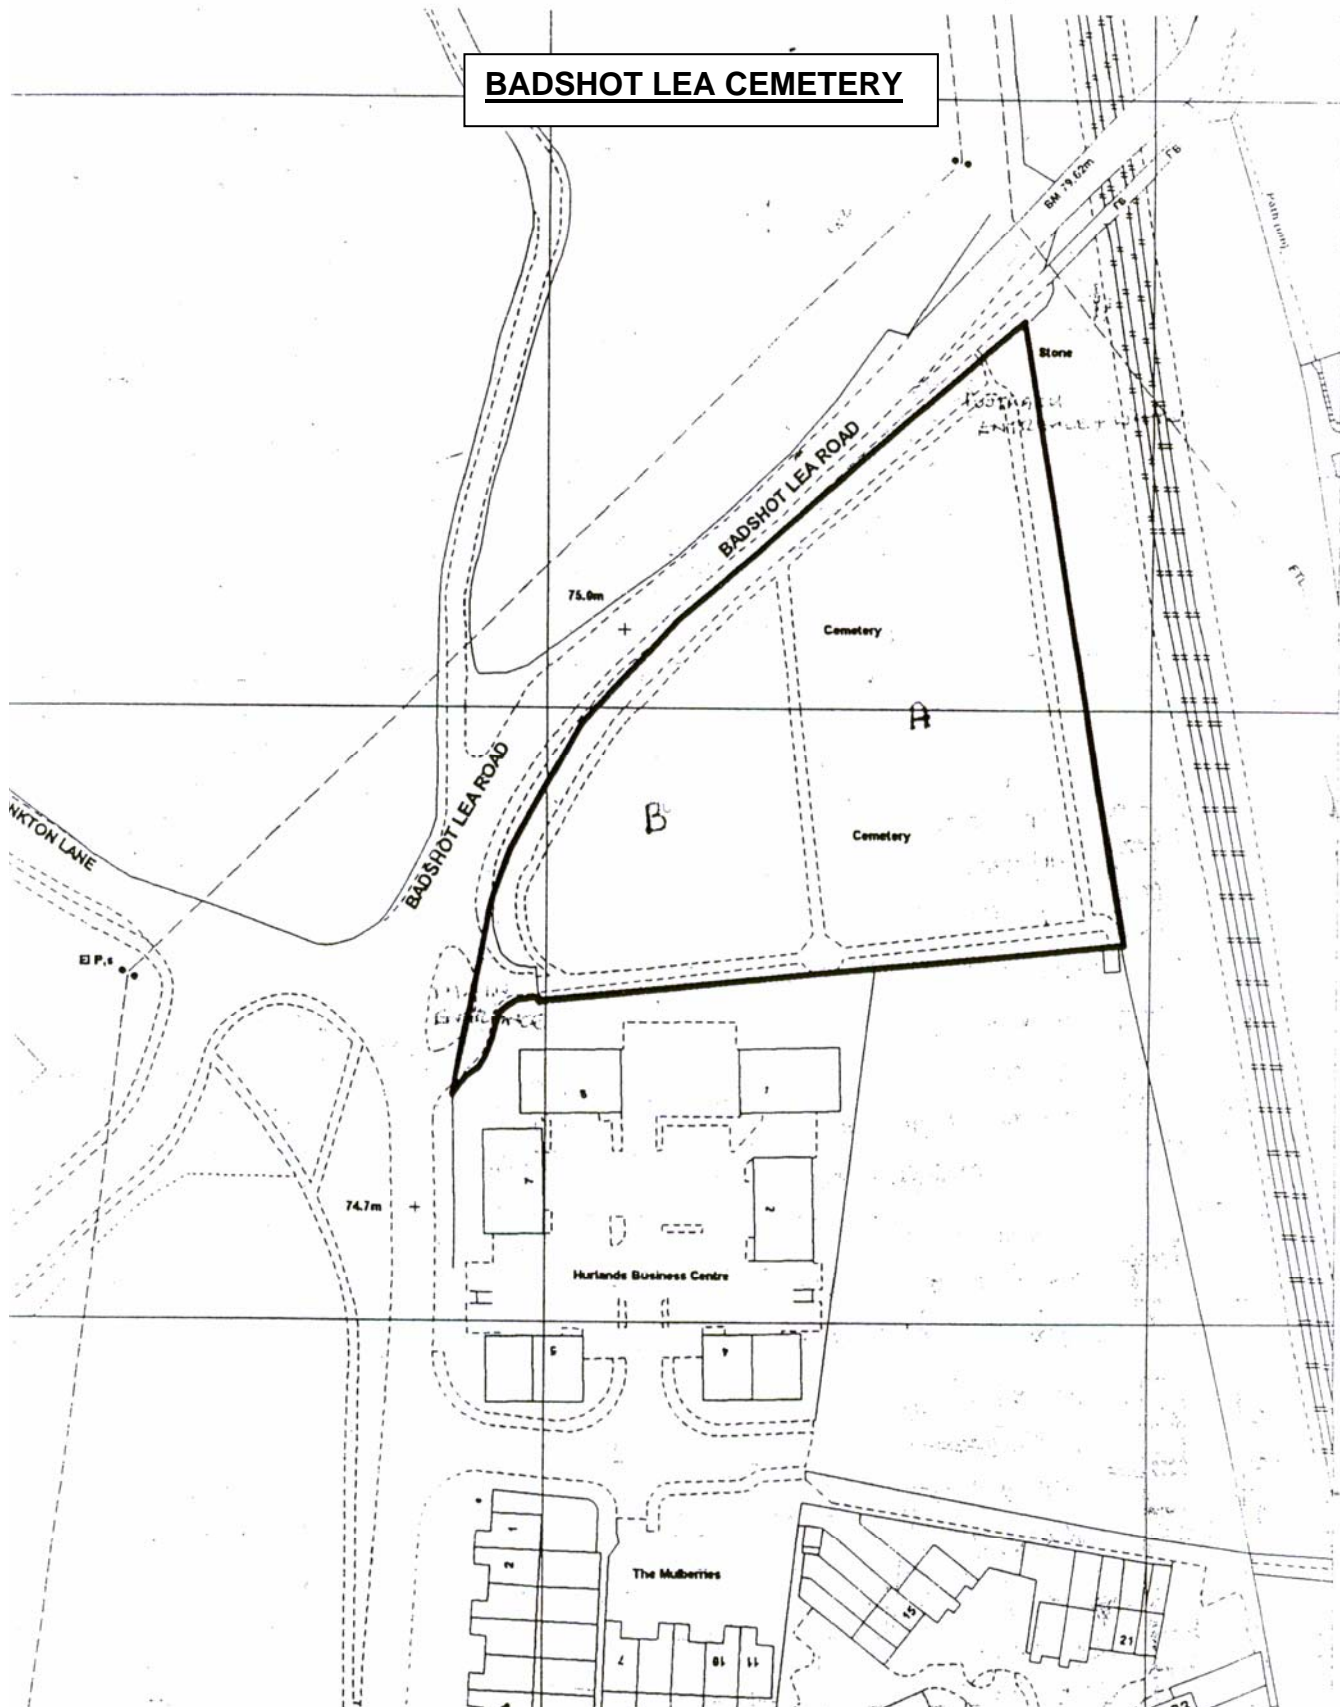

BADSHOT LEA CEMETERY

From the Town Centre take the B3007 Hale Road out of Town passing the Hospital and Murco Garage on your right. At the Six Bells roundabout take the 2nd exit into Weybourne Road B3007. Take the next turning right into Monkton Lane B3367. At the end of the lane turn right into Badshot Lea Road A324. The Cemetery is on the corner of the road as you follow the road round to your left.